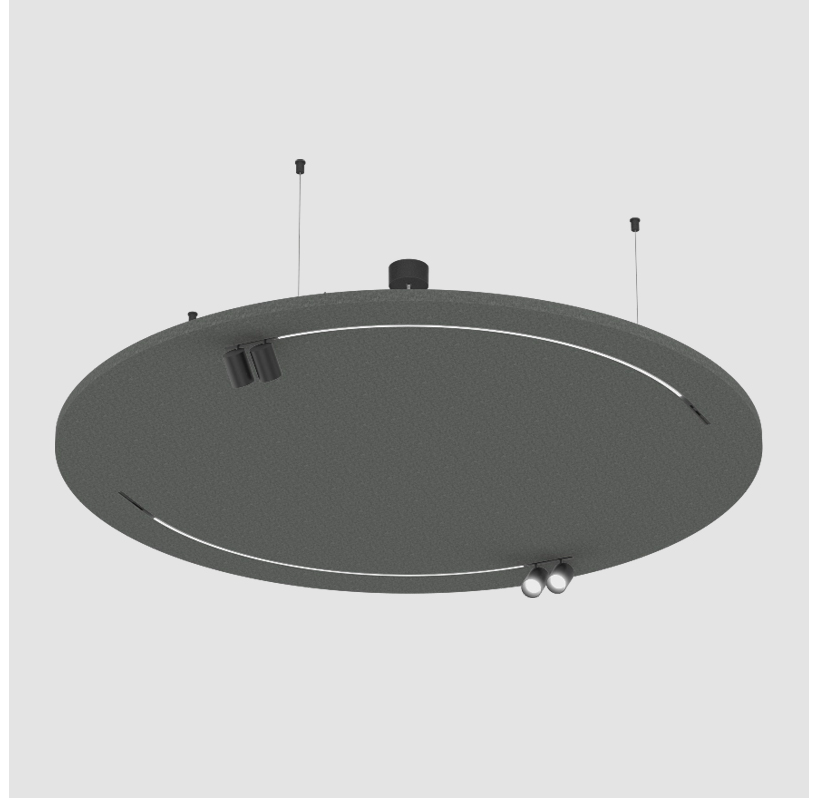

A300676-

base number   Finishes (Diamond)   Finish Options   Cable Length

1. To build a product code in our configurator select the specify button on the base model # product page
2. To build a manual product code on this datasheet choose from the options listed below in blue font and add the suffix to the base model #

GENERAL

Series: Just Black Acoustic
Brand: Prolicht
Division: Architectural
Mounting Type: Suspension
Mounting Location: Ceiling
Subcategory: Acoustic

PHYSICAL

Shape: Round
Diameter (mm): 1400
Diameter (in): 55 1/8
Height (mm): 41
Height (in): 1 5/8
Light Distribution: Direct
Fixture Finish: ANC / ASH / BNA / BTC / BZE / CEL / EGG / EVG / FOG / FOS / FST / FUA / IRI / IRO / KHA / LIC / LIM / MER / MSN / MUS / ONX / PEA / PLU / POL / PPY / RAY / ROY / RST / STE / SWD / TAN / TAU
Fixture Material: Aluminum
Cable Details: 2,000mm / 6,000mm Transparent Cable

ELECTRICAL

Lamp Type: LED
Input Wattage (W): 64
Total Output Wattage (W): 58.2
Dimming: Non-Dimmable
Driver Included: Yes
Driver Location: Integrated
Driver Type: Constant Voltage - Universal
Driver Class: Class 2
Input Voltage (V): 120 - 277
Output Voltage (V): 24

LED

Color Temperature (°K): 2700
Max. Delivered Lumen (lm): 2215
Nominal Lumen (lm): 3164
CRI: >90 CRI
Lamp Life (hrs): 80000

OPTICAL

Beam Angle: 30

RATINGS AND CERTIFICATIONS

Certified By: Certified for North American Standards
IP rating: IP20

PROJECT _____
TYPE _____
SPECIFIER _____
QUANTITY _____
DATE _____

Ø1400mm 55 1/8"