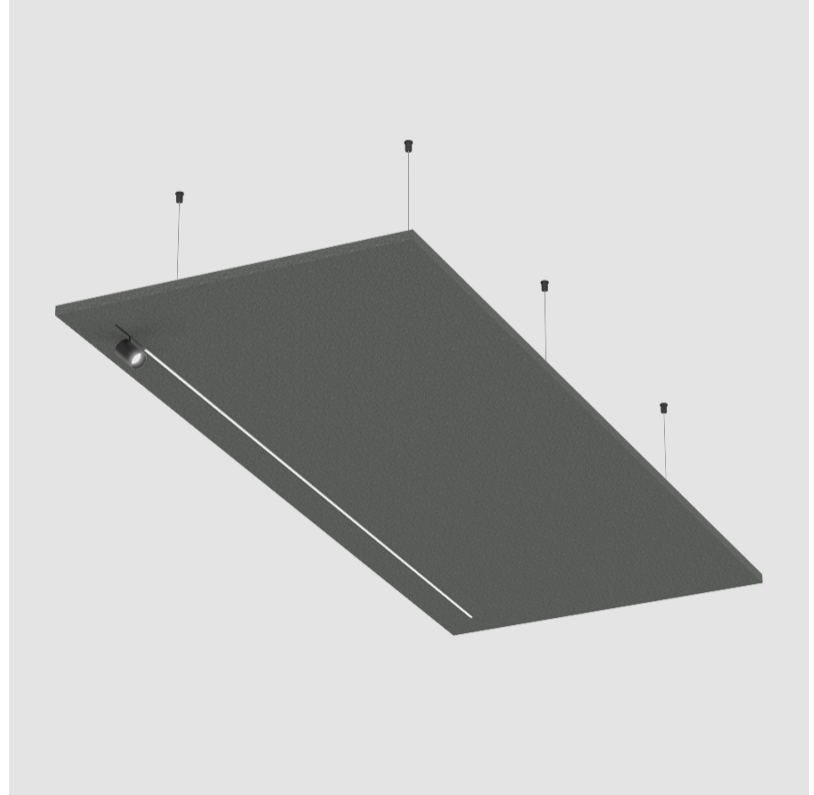

GENERAL

Series: Just Black Acoustic
Brand: Prolicht
Division: Architectural
Mounting Type: Suspension
Mounting Location: Ceiling
Subcategory: Acoustic

PHYSICAL

Shape: Square
Length (mm): 2200
Length (in): 86 ⁵/₈
Width (mm): 900
Width (in): 35 ⁷/₁₆
Height (mm): 41
Height (in): 1 ⁵/₈
Light Distribution: Direct
Fixture Finish: ANC / ASH / BNA / BTC / BZE / CEL / EGG / EVG / FOG / FOS / FST / FUA / IRI / IRO / KHA / LIC / LIM / MER / MSN / MUS / ONX / PEA / PLU / POL / PPY / RAY / ROY / RST / STE / SWD / TAN / TAU
Holder Finish: SSR / BKV / CWI / CRY / HAB / LAG / UFT / ITA / RUA / RUR / MIC / FTG / MYG / TWT / LOD / PUS / FRO / FUP / KIA / POP / BLS / SPG / MEY / GOH / GUM / CHC / COM / ABZ / JAG
Fixture Material: Aluminum
Cable Details: 2,000mm / 6,000mm Transparent Cable

ELECTRICAL

Lamp Type: LED
Input Wattage (W): 29
Total Output Wattage (W): 26.4
Dimming: Non-Dimmable
Driver Included: No
Driver Location: Remote
Driver Type: Constant Voltage - Universal
Driver Class: Class 2
Input Voltage (V): 120 - 277
Output Voltage (V): 24

LED

Color Temperature (°K): 2700
Max. Delivered Lumen (lm): 714
Nominal Lumen (lm): 1020
CRI: >90 CRI
Lamp Life (hrs): 80000

OPTICAL

Beam Angle: 30

RATINGS AND CERTIFICATIONS

Certified By: Certified for North American Standards
IP rating: IP20

PROJECT
TYPE
SPECIFIER
QUANTITY
DATE