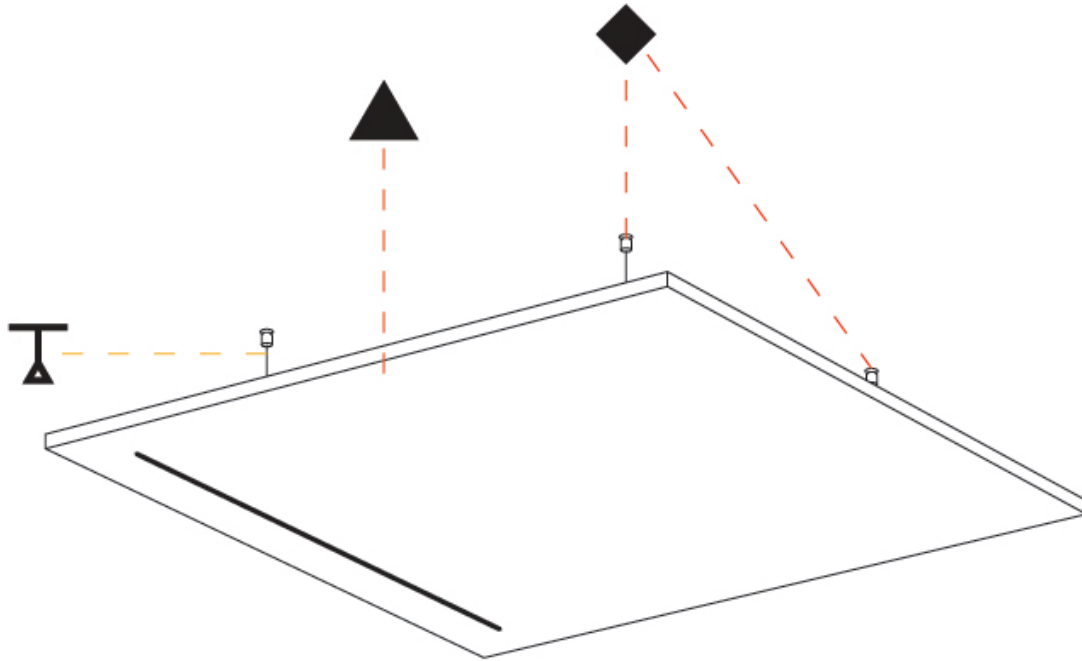

JUST BLACK ACOUSTIC SUSPENSION

A300692-

PROJECT

TYPE

SPECIFIER

QUANTITY

DATE

A